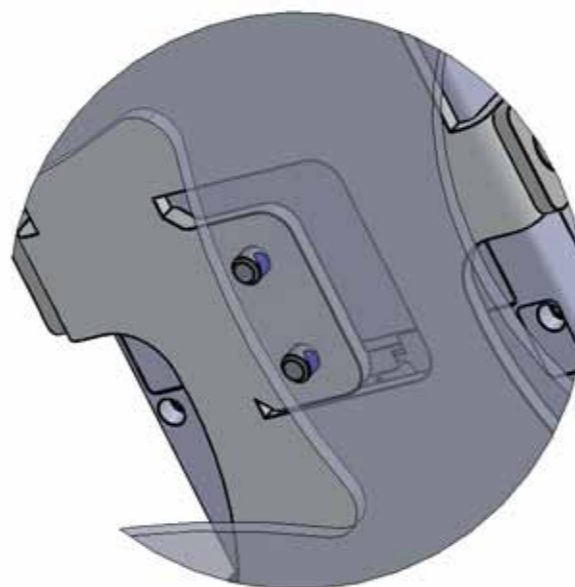

DETAIL A  
SCALE 1 : 1

POS	PARTNUMBER	QTY.	DESCRIPTION
1	Proto 9244	1	Bracket solution for ISMP, Part A and B
2	Ingenico_iSMP_4	1	Hardware
3	SPOSVA0750	1	Slimcase Vario for Samsung Galaxy Tab S (10,5")

Description		Category	Weight	Revision
			0.49 kg	A
	COPYRIGHT © PAYPLAZA 2017 <a href="http://www.payplaza.com">www.payplaza.com</a>	Size: A3	Name	Date
		Drawn	lvh	08-02-2017
		Last Update	lvh	08-02-2017
Unless otherwise specified tolerances according to ISO 2768-m All dimensions are in millimeters		Drawing No		SOL 9244